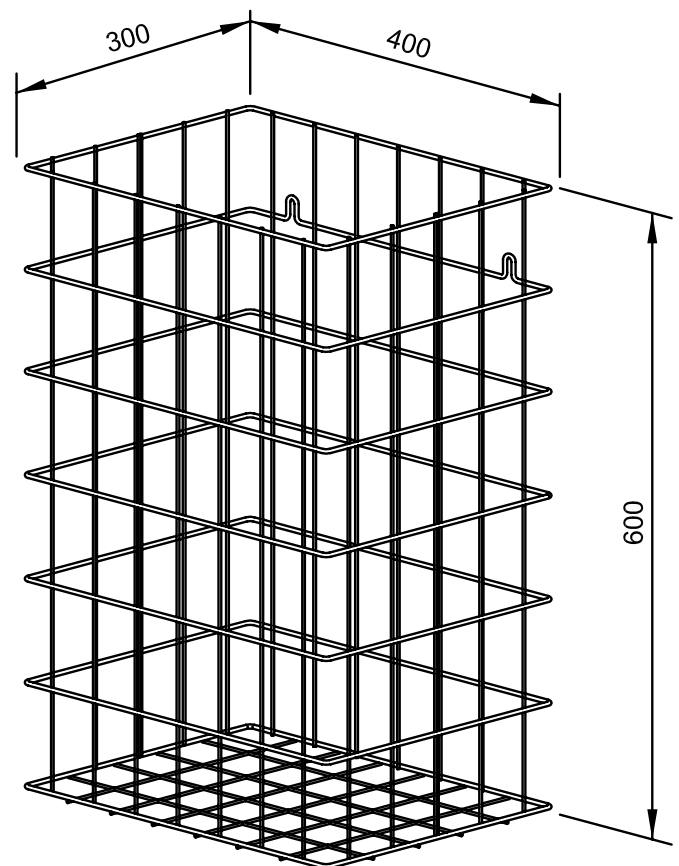

# WASTE BASKET PLASTIC COATED WP150-2

400 x 600 x 300 mm

Capacity approx. 72 l

- Waste basket in grey, plastic coated steel wire.
- 2.5 mm and 4 mm thick lattice work. Fastening eyes in second row for invisible wall mounting.
- Capacity approx. 72 l.
- Mounting: With two screws.
- Delivery includes fixing material.
- Weight, including single package: 1.3 kg

## Suggested text for specifications:

Waste basket in grey, plastic coated steel wire for surface mounting or floor installation. 2.5 mm and 4 mm thick lattice work. Fastening eyes in second row for invisible wall mounting. Capacity approx. 72 l. Delivery includes fixing material.

Dimensions: 400 x 600 x 300 mm

Article No. WP150-2

Available surface	ID No.
plastic coated, grey	922 116

**Ernst Wagner GmbH & Co. KG**

Ernst-Abbe-Straße 21 · D-72770 Reutlingen · Tel.: +49712151539-0 · Fax: -20  
info@wagner-ewar.de · www.wagner-ewar.de