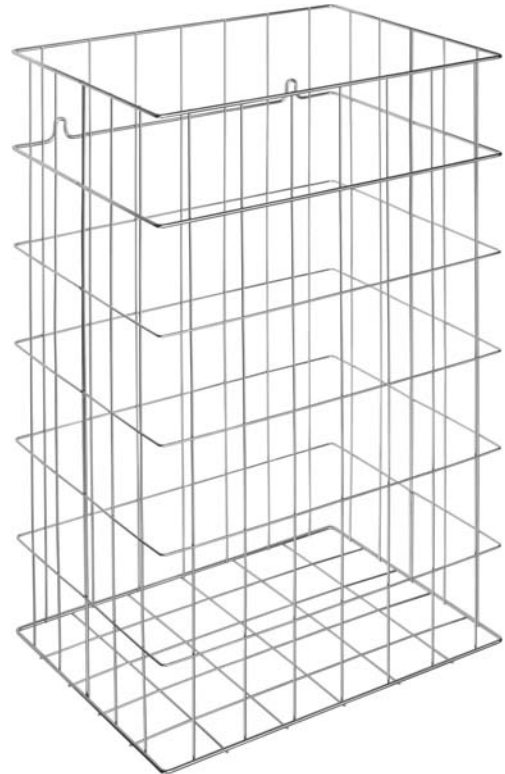

# WASTE BASKET PLASTIC COATED WP150-2

400 x 600 x 300 mm

Capacity approx. 72 l

- Waste basket in grey, plastic coated steel wire.
- 2.5 mm and 4 mm thick lattice work. Fastening eyes in second row for invisible wall mounting.
- Capacity approx. 72 l.
- Mounting: With two screws.
- Delivery includes fixing material.
- Weight, including single package: 1.3 kg

## Suggested text for specifications:

Waste basket in grey, plastic coated steel wire for surface mounting or floor installation. 2.5 mm and 4 mm thick lattice work. Fastening eyes in second row for invisible wall mounting. Capacity approx. 72 l. Delivery includes fixing material.

Dimensions: 400 x 600 x 300 mm

Article No. WP150-2

Available surface	ID No.
plastic coated, grey	922 116

**Ernst Wagner GmbH & Co. KG**

Ernst-Abbe-Straße 21 · D-72770 Reutlingen · Tel.: +49712151539-0 · Fax: -20  
info@wagner-ewar.de · www.wagner-ewar.de